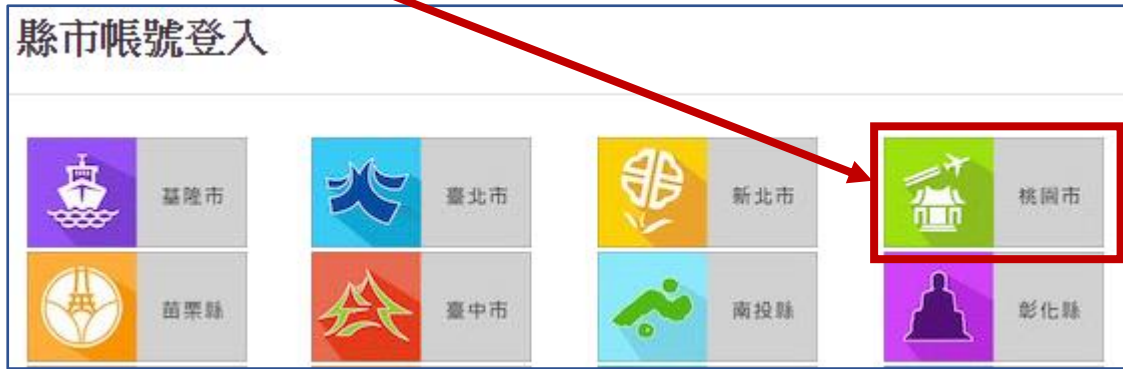

- 選擇桃園市

- 使用教育局公務帳號登入

您必須登入才能使用 所提供的服務

[換下一個](#)

- 尚未建立教育雲端帳號的教師請先建立帳號才能通過認證

- 教育雲端帳號是教育部負責管理的與桃園市教育局的系統不同